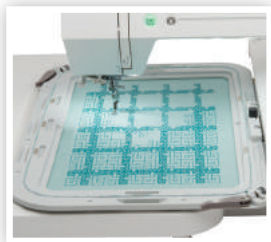

eXpressive 830L

Our largest embroidery machine yet!

Elna's largest stand-alone embroidery machine, the eXpressive 830L, is a perfect companion to your sewing machine. Personalizing your projects has never been easier or faster with the new RE36b hoop that provides an embroidery field of 7.9" X 14.2".

NEW

Maximum Embroidery Size: 7.9" x 14.2"