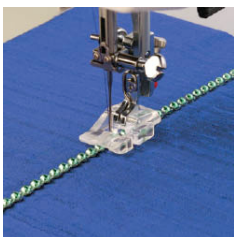

202-087-209
Ditch quilting foot (S)

202-084-206
Border guide foot (FB)

202-089-201
Clear view quilting foot and guide set (OV)

202-085-207
Multi-cord foot (H)

202-090-205
Ribbon or sequin foot (RS)

202-088-200
Piping foot (I)
Max. cord size 5 mm

202-096-201
Gathering foot for (V)

Optional accessories

202-094-209
Pintucking foot – narrow (N2)

202-497-000
Ultra glide foot and ultra glide
needle plate

202-093-208
Pintucking foot – wide (N1)

202-099-204
Bias binder foot (W)

202-097-202
Beading and pearl foot for
2 mm strings (L1)

202-100-209
Edge guide foot (SE)

202-098-203
Beading and pearl foot for
2.5mm to 4 mm strings (L2)

202-239-002
Clear view ¼” seam foot for
straight stitch needle plate (OM)