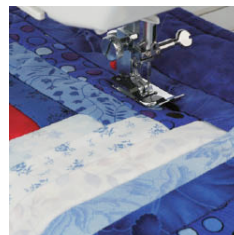

202-086-208
Applique foot (AP)

202-081-203
Rolled hem foot with 4 mm width (D2)

202-082-204
Oversized buttonhole foot (B)

202-080-202
Rolled hem foot with 6 mm width (D1)

202-083-205
Straight stitch foot (ST)

202-087-209
Ditch quilting foot (S)

202-084-206
Border guide foot (FB)

202-089-201
Clear view quilting foot and guide set (OV)

202-085-207
Multi-cord foot (H)

202-090-205
Ribbon or sequin foot (RS)

202-088-200
Piping foot (I)
Max. cord size 5 mm