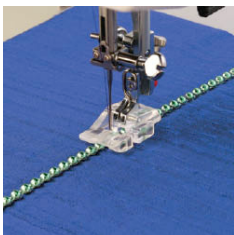

202-087-209
Ditch quilting foot (S)

202-084-206
Border guide foot (FB)

202-089-201
Clear view quilting foot and guide set (OV)

202-085-207
Multi-cord foot (H)

202-090-205
Ribbon or sequin foot (RS)

202-088-200
Piping foot (I)
Max. cord size 5 mm

202-096-201
Gathering foot for (V)

Optional accessories

202-094-209
Pintucking foot – narrow (N2)

202-497-000
Ultra glide foot and ultra glide
needle plate

202-093-208
Pintucking foot – wide (N1)

202-099-204
Bias binder foot (W)

202-097-202
Beading and pearl foot for
2 mm strings (L1)

202-100-209
Edge guide foot (SE)

202-098-203
Beading and pearl foot for
2.5mm to 4 mm strings (L2)

202-239-002
Clear view ¼” seam foot for
straight stitch needle plate (OM)