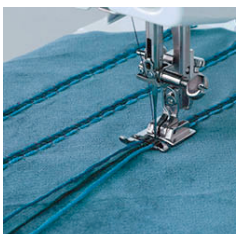

202-086-208
Applique foot (AP)

202-081-203
Rolled hem foot with 4 mm width (D2)

202-082-204
Oversized buttonhole foot (B)

202-080-202
Rolled hem foot with 6 mm width (D1)

202-083-205
Straight stitch foot (ST)

202-087-209
Ditch quilting foot (S)

202-084-206
Border guide foot (FB)

202-089-201
Clear view quilting foot and guide set (OV)

202-085-207
Multi-cord foot (H)

202-090-205
Ribbon or sequin foot (RS)

202-088-200
Piping foot (I)
Max. cord size 5 mm