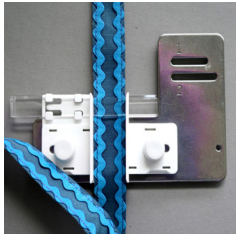

202-257-006
Dual Feed Plus foot holder and
foot narrow system (VD)

202-312-000
Extra-large buttonhole foot
with stabilizer plate

202-155-003
Dual Feed Plus zipper foot
narrow (ED)

202-245-001
Quilt binder set

202-294-005
Sliding guide foot

202-493-006
1/4" ruler foot for 9 mm/7 mm
high shank models

Optional accessories

202-495-008
Low-tension bobbin holder for free-motion quilting

202-244-000
Purple tip needles

200-444-419
Wide ribbon guide

494-411-104
Insert plate K

202-242-008
Circular sewing attachment

494-719-002
Sewing table with drawers and without the insert plate

202-025-405
Long quilting guide bar set

494-709-009
Side table (flat top no insert space)

202-238-001
Pintuck cord guides wide and narrow

866-801-018
Accessory case

202-496-009
Optic magnifier set (x 20, x 40 and x 60)